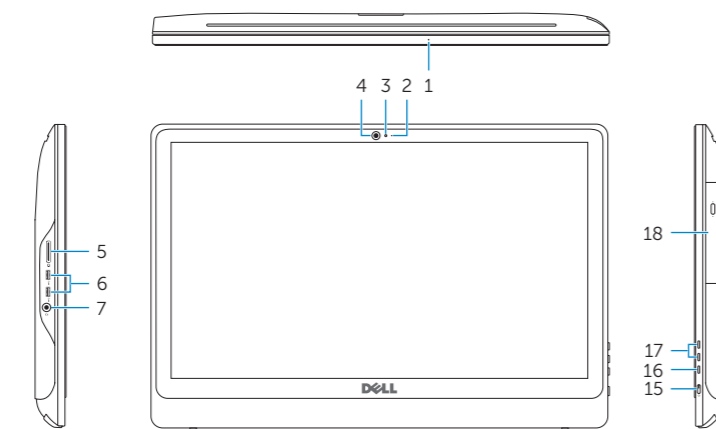

Features

Fitur | Özellikler | Tính năng | الميزات

1. Microphone (on computers with touchscreen display only)
2. Microphone (on computers with non-touchscreen display only)
3. Camera-status light
4. Camera
5. Media-card reader
6. USB 3.0 ports (2)
7. Headset port
8. Service Tag label
9. Regulatory label

10. Power-adaptor port
11. Network port
12. USB 2.0 ports (2)
13. HDMI-out port (Inspiron 24-3455 only)
14. Audio-out port
15. Power button
16. Screen-off button
17. Brightness control buttons (2)
18. Optical drive (optional)

1. Mikrofon (sadece dokunmatik ekranlı bilgisayarlarda)
2. Mikrofon (sadece dokunmatik ekransız bilgisayarlarda)
3. Kamera durum ışığı
4. Kamera
5. Ortam kartı okuyucu
6. USB 3.0 bağlantı noktaları (2)
7. Mikrofonlu kulaklık bağlantı noktası
8. Servis Etiketli
9. Yasal etiket

10. Güç adaptörü bağlantı noktası
11. Ağ bağlantı noktası
12. USB 2.0 bağlantı noktaları (2)
13. HDMI-çıkış bağlantı noktası (sadece Inspiron 24-3455)
14. Ses çıkışı bağlantı noktası
15. Güç düğmesi
16. Ekran kapatma düğmesi
17. Parlaklık ayarı düğmeleri (2)
18. Optik sürücü (isteğe bağlı)

10. منفذ مهاتي التيار
11. منفذ الشبكة
12. منافذ USB 2.0 (2)
13. منفذ خرج HDMI (طراز Inspiron 24-3455 فقط)
14. منفذ إخراج الصوت
15. زر التشغيل
16. زر إيقاف تشغيل الشاشة
17. أزرار التحكم في السطوع (2)
18. محرك أقراص ضوئية (اختياري)

1. ميكروفون (على أجهزة الكمبيوتر المزودة بشاشة عرض لمسية فقط)
2. ميكروفون (على أجهزة الكمبيوتر غير المزودة بشاشة عرض لمسية فقط)
3. مصباح حالة الكاميرا
4. كاميرا
5. قارئ بطاقات الوسائط
6. منافذ USB 3.0 (2)
7. منفذ سماعة الرأس
8. ملصق رمز الخدمة
9. الملصق التنظيمي